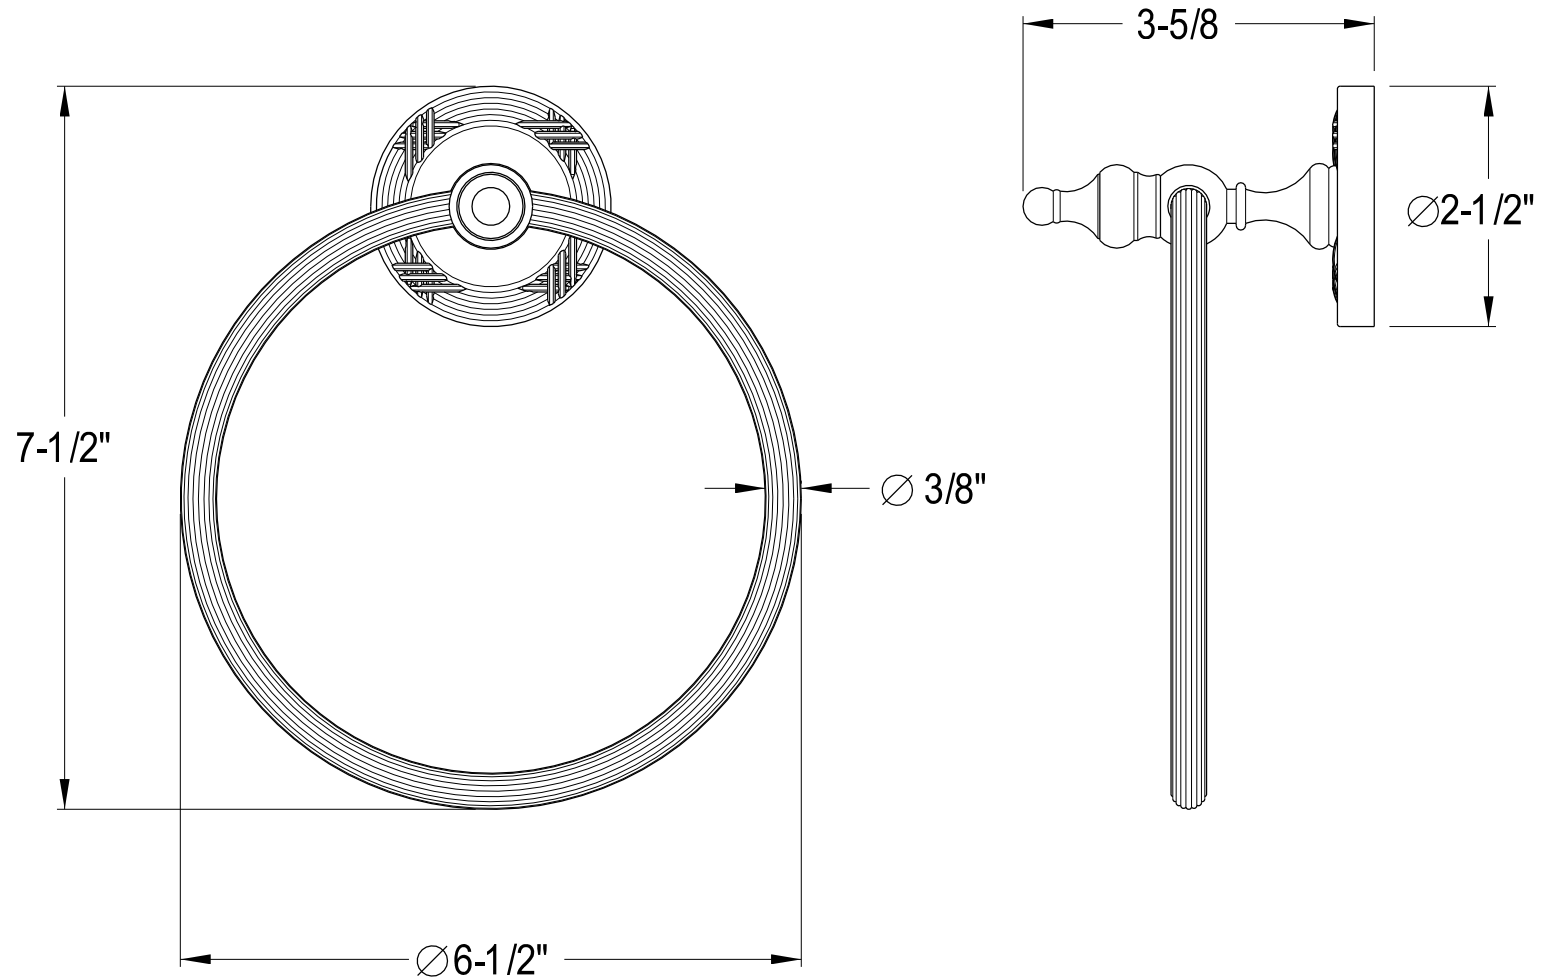

# BA9911C, PB, AB, ORB, PN, SN

24" Towel Bar

# BA991 4C, PB, AB, ORB, PN, SN

Towel Ring

# BA9917C, PB, AB, ORB, PN, SN

Robe Hook

# BA9918C, PB, AB, ORB, PN, SN

Toilet Paper Holder