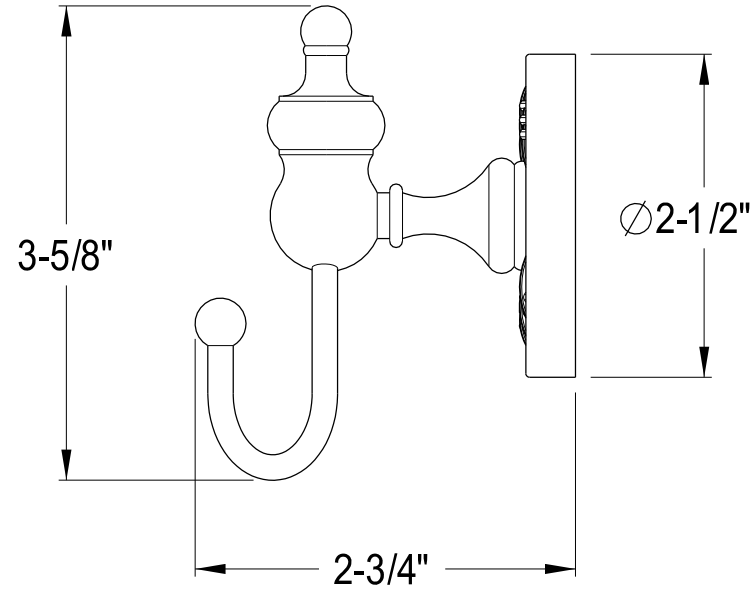

# BA9911C, PB, AB, ORB, PN, SN

24" Towel Bar

# BA991 4C, PB, AB, ORB, PN, SN

Towel Ring

# BA9917C, PB, AB, ORB, PN, SN

Robe Hook